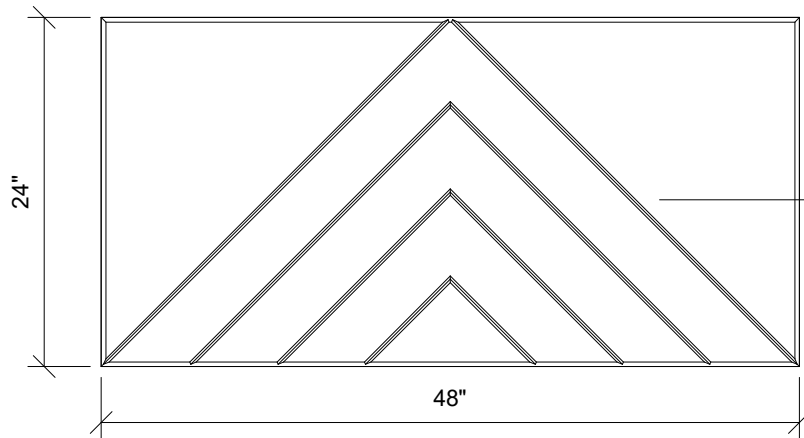

1 SIDE VIEW
1" = 1'-0"

2 EDGE DETAIL
3" = 1'-0"

3 PLAN VIEW
1" = 1'-0"

4 END VIEW
1" = 1'-0"

123 Columbia Court N. Chaska, MN 55318
www.acousticalsurfaces.com
1-800-854-2948

PRODUCT LINE: 1 3/8" Envirocoustic Design Panels - 2ft x 4ft - Beveled Edge - Arrow