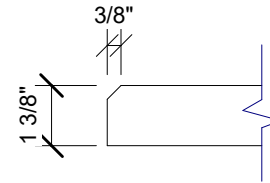

1 SIDE VIEW
1" = 1'-0"

2 EDGE DETAIL
3" = 1'-0"

3 PLAN VIEW
1" = 1'-0"

4 END VIEW
1" = 1'-0"

123 Columbia Court N. Chaska, MN 55318
www.acousticalsurfaces.com
1-800-854-2948

PRODUCT LINE: 1 3/8" Envirocoustic Design Panels - 2ft x 4ft - Beveled Edge - Arrow